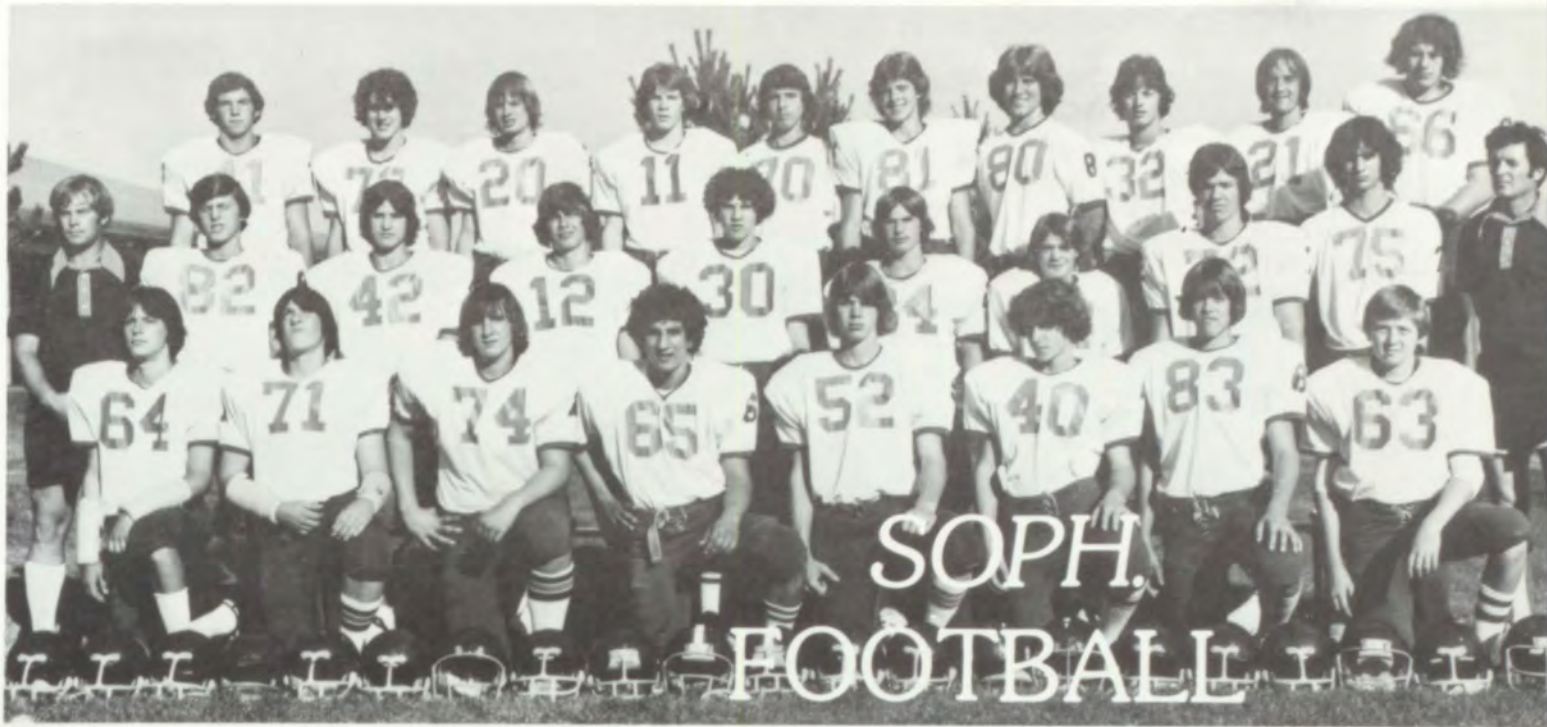

Jim Robinson

Randy Shingledecker

Scott Christensen  
Brent Hodgins  
Eric Johnson

With the anticipation of being a contender in the race for the Big Nine title and being tabbed the "challenger" to Richland and Wenatchee's dominance in the league, the 1976 fighting Blue Devils entered the football season with pride and confidence. An opening loss in overtime to the tough Davis Pirates and successive wins over Pasco and Kennewick set the stage for a "do or die" battle with league-leading and 7th ranked Richland.

A last second field goal was good for Wa-Hi, handing the Bombers their first loss of the season. The next week found the Devils 10th in the State AP Poll and preparing for a home encounter with the Wenatchee Panthers, which would probably decide the league title and a trip to the State playoffs.

Scott Hoover

Tony Taylor

Larry Schultz

Wa-Hi's sophomore team finished its season with a 3-3 record. The team's last game with Moses Lake was cancelled. The team played well in all of its games, except the Pasco game. They progressed a long way from its opening 7-0 win over Davis to its final 27-20 victory over Kamiakin. Many of these Sophomores will be helping to make next year's Varsity program a success.